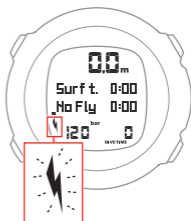

SUUNTO WIRELESS TRANSMITTER
QUICK GUIDE

Activate

1.

2.

3.

1.

2.

<10cm 0.3ft

<10cm 0.3ft

3.

No connection

FAIL

no conn

1.

<1.2m
4ft

(2.)

Low battery

High pressure

Technical Specifications

- Operating temperature: 0°C to 40°C / 32°F to 104°F
- Storage temperature: -20°C to +50°C / -4°F to +122°F
- Maximum depth of operation: 150 m / 492 ft (complying with EN 13319)
- Max. diameter: 40 mm / 1.57 in
- Length: 80 mm / 3.15 in
- Weight: 103 g / 3.6 oz
- Resolution: 1 bar / 1 psi
- Rated working pressure: 300 bar / 4000 psi
- Max. allowed pressure: 400 bar / 5800 psi